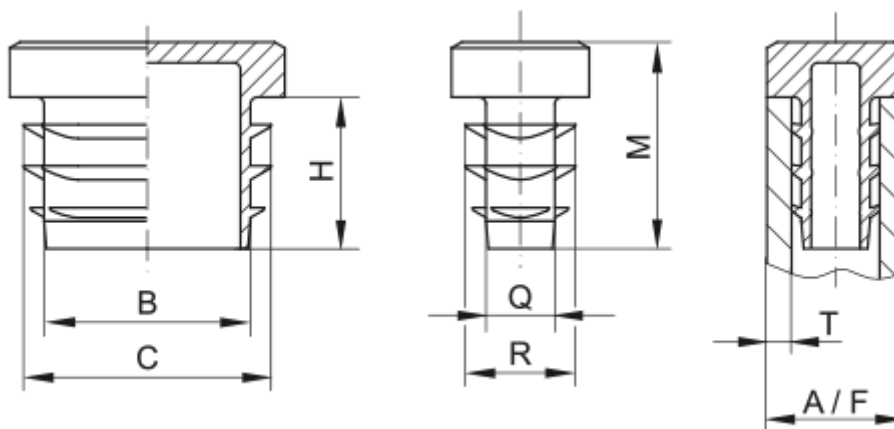

Article number: 59GPN270R50303

Description: KLEE Square plugs GPN 270 - 50x30 (Wall thickness 3)

Measures

A = 50x30

B = 42

C = 46

H = 14

M = 19

Q = 22

R = 26

T = 3